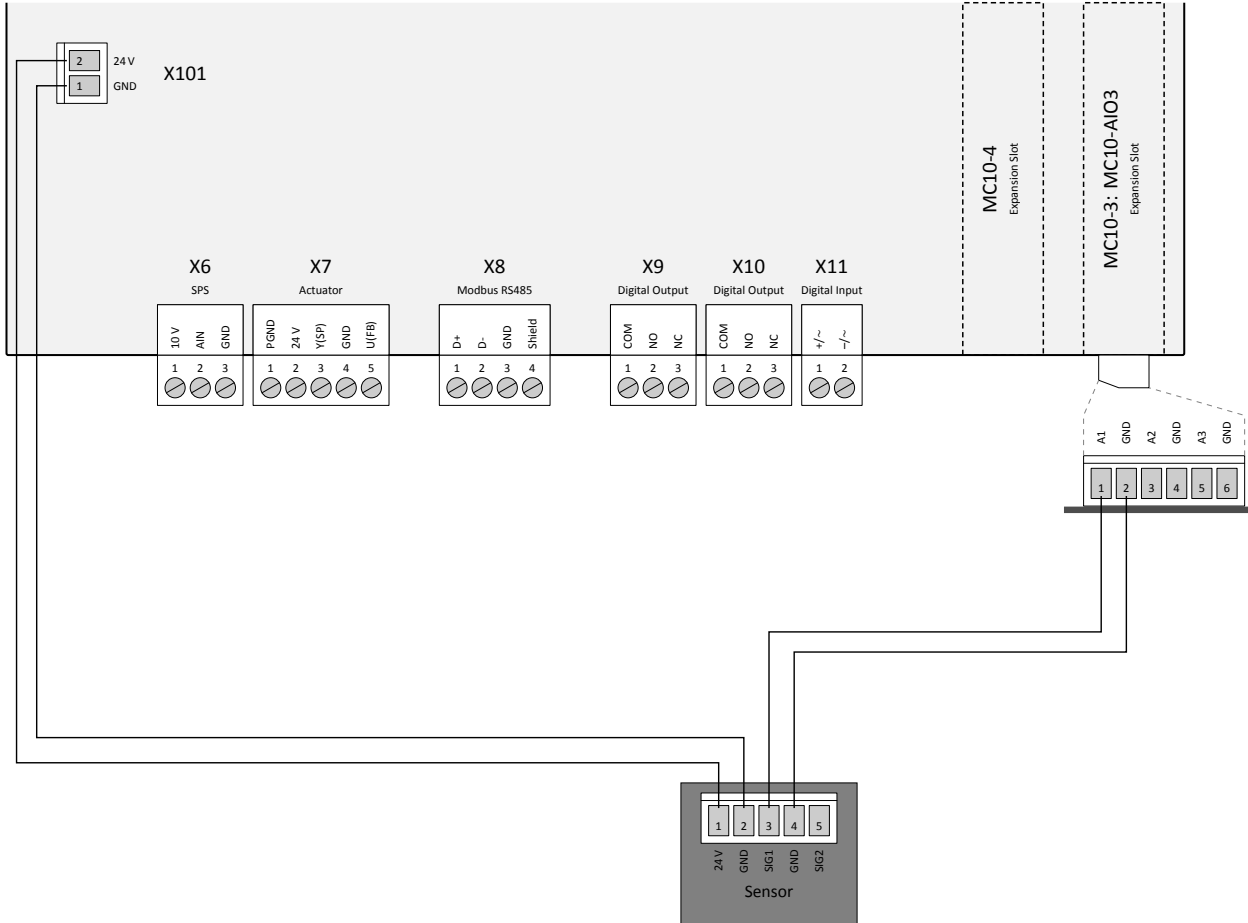

Wiring diagram FC400 with EX sensor

Wiring diagram FC400 with EX sensor, EX function display, and EX actuator