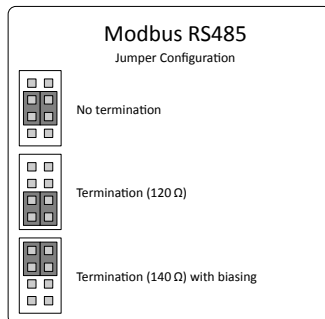

## Terminal Diagram FM400M-INT