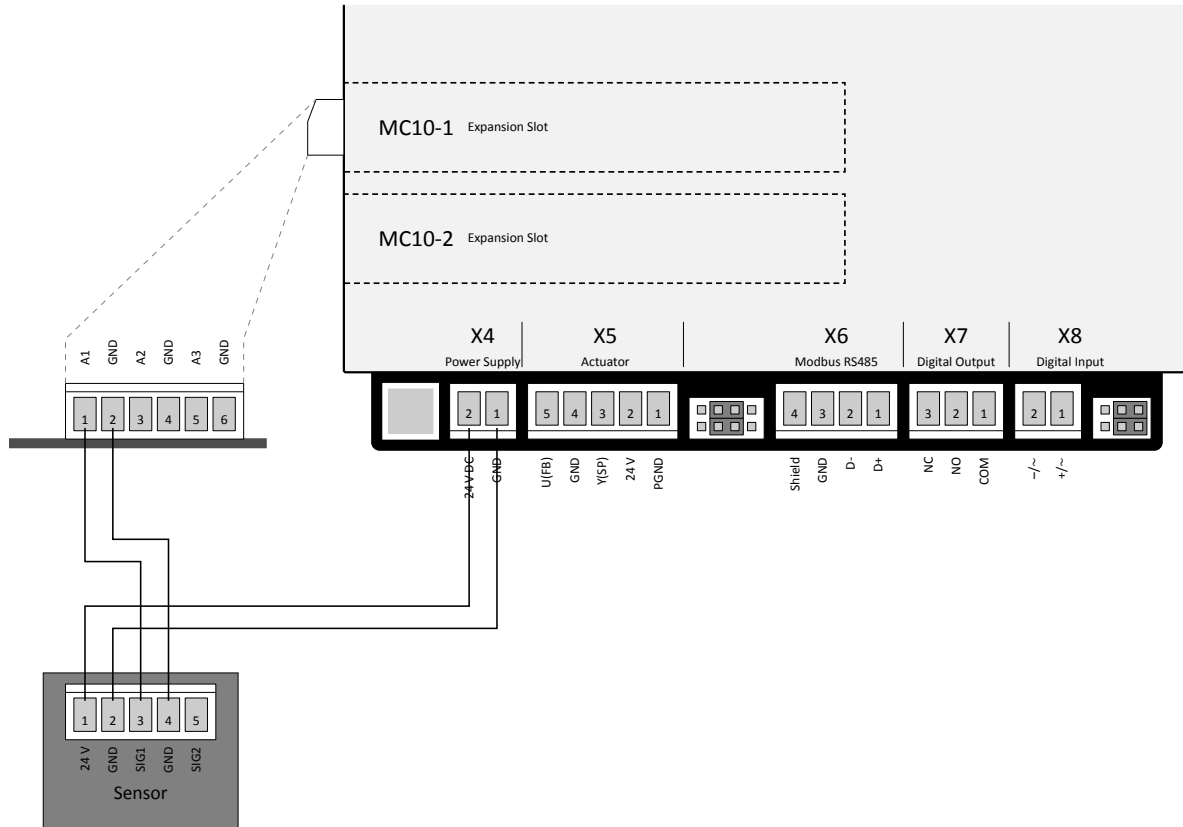

Wiring diagram VAV400 with EX sensor

Wiring diagram VAV400 with EX sensor and EX actuator